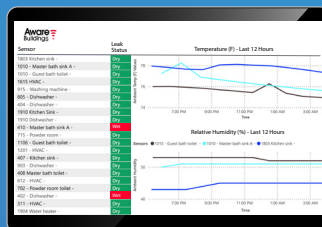

Show them!

Our reports are a great way to demonstrate your building's leak history and let your insurer know what concrete steps your board has taken to catch leaks early and mitigate water damage risk.

beatriz@awarebuildings.com