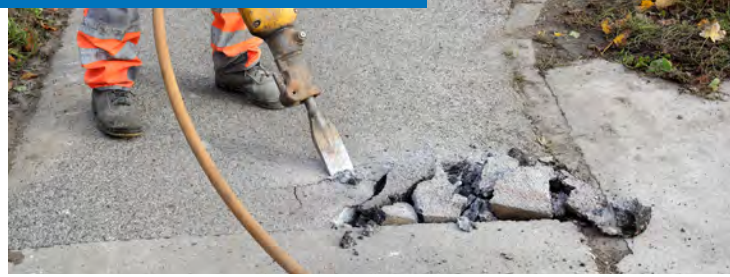

MAKE YOUR INVESTMENTS STRONGER LASTING

SYSTEM OF SOLUTIONS TO REPAIR, RESTORE, & PROTECT

ADD APPEAL WITHOUT COMPROMISING DURABILITY

MORE PEACE OF MIND

Make the right choice when updating your space. ToughDeck & WallGuard eliminate the extra steps and costs associated with replacing or refinishing damaged property. With our quick turnaround time you can be back in service the same day—saving you time and money.

WHAT MAKES US STAND OUT?

- **EXTREMELY DURABLE:** Abrasion and impact resistant
- **SUPERIOR ADHESION:** Can adhere to almost any substrate
- **LESS DOWN TIME:** Back in service the same day
- **WATER RESISTANT & BREATHABLE:** Water resistant—but also allows transmission of moisture vapor
- **FIRE AND CHEMICAL RESISTANT:** Withstands high temperatures and multiple chemicals
- **SUPERIOR SUPPORT:** Assistance available for every step of the project

NO NEED TO REPLACE...