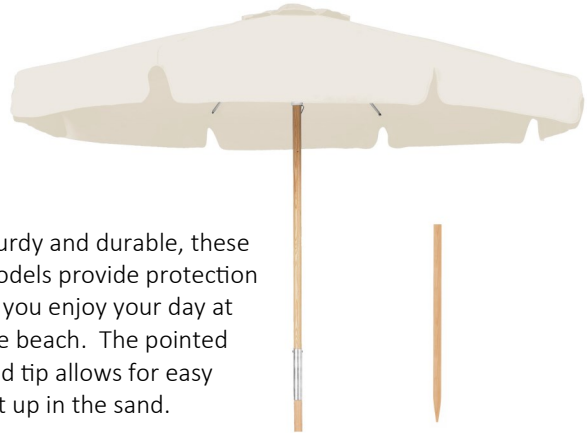

MARKET

A popular, budget friendly model for in-table use from backyards to restaurants. Two piece pole with multiple lift options.

LUCAYA

This in-table and freestanding model features a one-piece pole, comes in six finishes and compliments outdoor spaces from pool decks to dining areas.

BRIDGEWATER

For in-table or free-standing applications, these FiberTeak™ simulated wood poles come in three woodgrain finishes and coordinate with many casual furniture styles.

BEACH

Sturdy and durable, these models provide protection as you enjoy your day at the beach. The pointed end tip allows for easy set up in the sand.