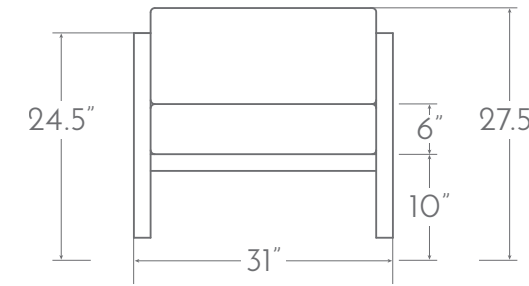

AQUA COLLECTION

A Club Chair

B XL Sofa

D LAF Loveseat (not shown)

C RAF Loveseat

AQUA COLLECTION

Powder coated aluminum frame. Seat and back cushions included. 6" Seat cushion with a 4" Back Cushion. Outdoor reticulated foam. Commercial upholstery. Seat and back are same fabric, unless otherwise specified. Throw pillows N/I.