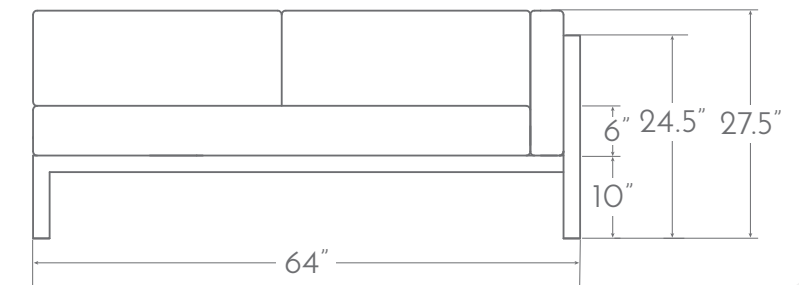

AQUA COLLECTION

A Club Chair

B XL Sofa

D LAF Loveseat (not shown)

C RAF Loveseat

AQUA COLLECTION

Powder coated aluminum frame. Seat and back cushions included. 6" Seat cushion with a 4" Back Cushion. Outdoor reticulated foam. Commercial upholstery. Seat and back are same fabric, unless otherwise specified. Throw pillows N/I.