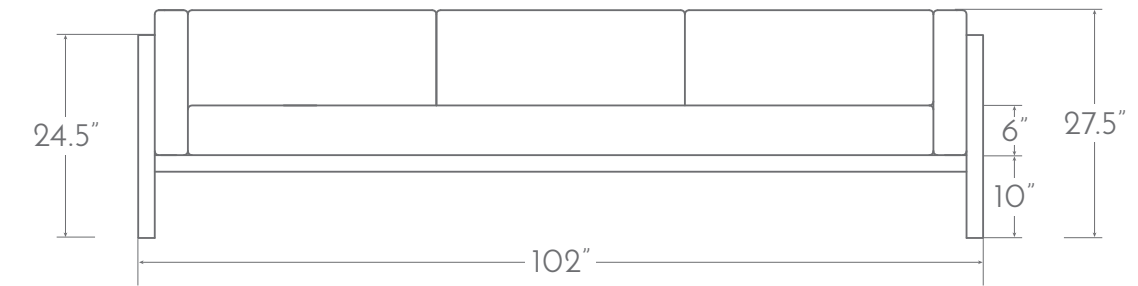

AQUA COLLECTION

A Club Chair

B XL Sofa

D LAF Loveseat (not shown)

C RAF Loveseat

AQUA COLLECTION

Powder coated aluminum frame. Seat and back cushions included. 6" Seat cushion with a 4" Back Cushion. Outdoor reticulated foam. Commercial upholstery. Seat and back are same fabric, unless otherwise specified. Throw pillows N/I.