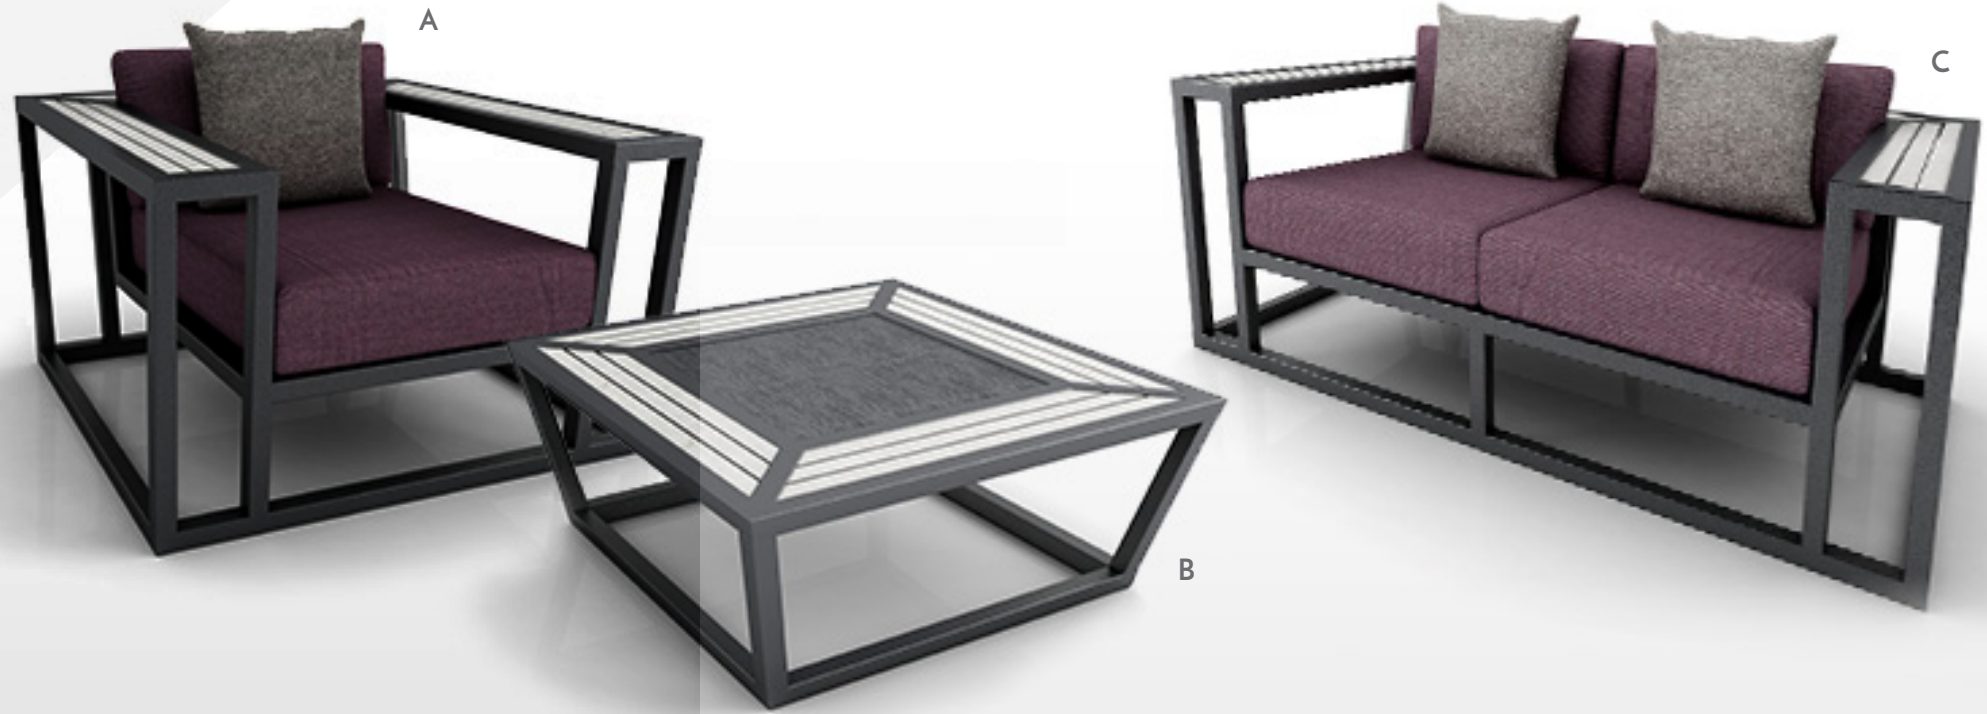

BISCAYNE COLLECTION

Powder coated aluminum frame with synthetic sling.
Nylon foot caps / glides. Stackable.

MATERIALS

FRAME

SLING

BRIO COLLECTION

A Club Chair

B Coffee Table & Ice Chest

Pricing includes select Sunbrella fabrics. See swatches online at Sunbrella.com. Or specify your own COM materials for unlimited creativity.

A

B

KAMILLE COLLECTION

Powder coated aluminum frame. Synthetic fabric strap. Cushion and back pillows included as shown. 5" seat cushion. Table features natural inset stone top. Nylon foot caps / glides. Outdoor reticulated foam. Commercial upholstery.