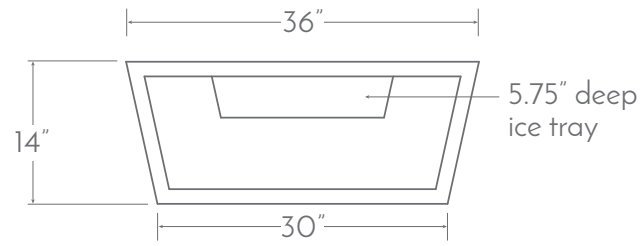

B Coffee Table & Ice Chest