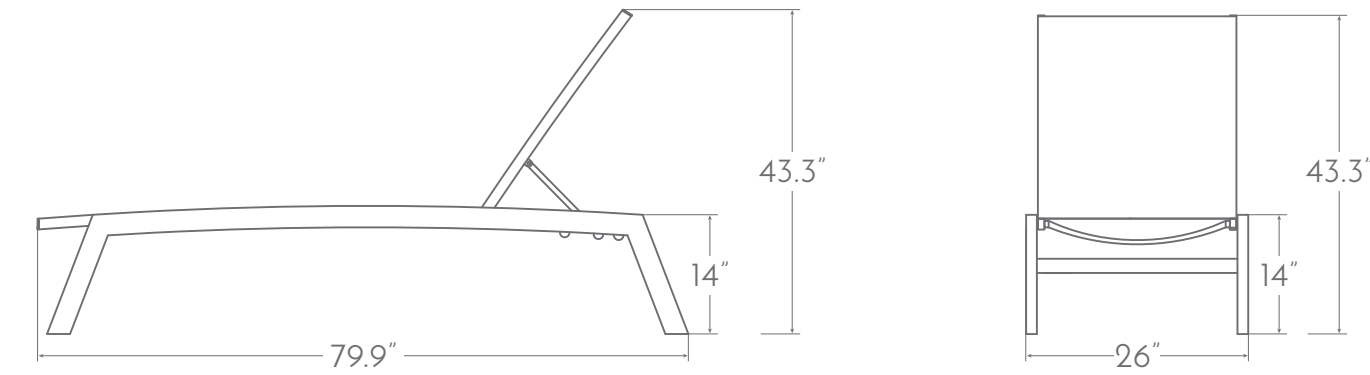

Lounge Chair

A Bronze Brown Frame + Phifertex Verde Sling

B Black Frame + Phifertex Cordoba Ninja Sling

C Aluminum Silver Frame + Phifertex Duppione Sapphire Sling

BISCAYNE COLLECTION

Powder coated aluminum frame with synthetic sling.
Nylon foot caps / glides. Stackable.

MATERIALS

FRAME

SLING