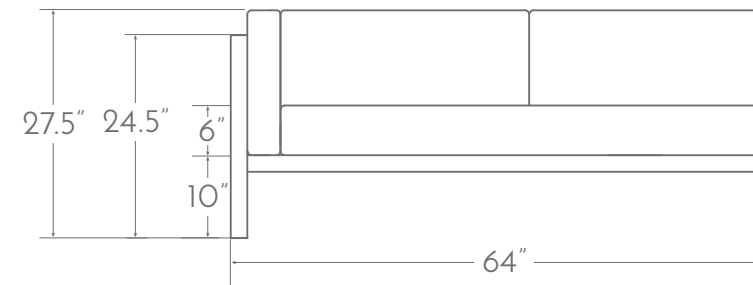

AQUA COLLECTION

A Club Chair

B XL Sofa

D LAF Loveseat (not shown)

C RAF Loveseat

AQUA COLLECTION

Powder coated aluminum frame. Seat and back cushions included. 6" Seat cushion with a 4" Back Cushion. Outdoor reticulated foam. Commercial upholstery. Seat and back are same fabric, unless otherwise specified. Throw pillows N/I.