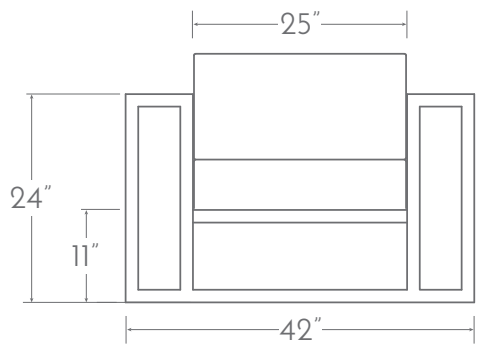

BRIO COLLECTION

A Club Chair