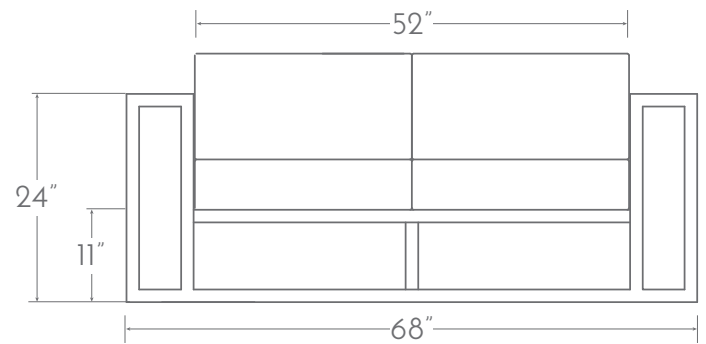

C Loveseat

BRIO COLLECTION

Powder coated aluminum frame with synthetic sling. 5" seat cushion with 4" Back cushion. Nylon footcaps / glides. Throw pillows not included.

MATERIALS

FRAME

SLING

POLYWOOD

CUSHION