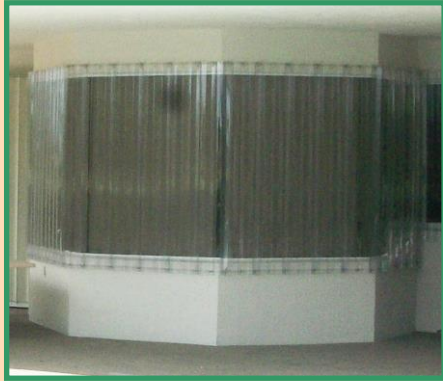

## Storm Panel Shutters

- **Storm Protection**
- **Lowest Cost**
- **Light Weight Aluminum or Polycarbonate**
- **Easy to Put up or Take down**

Panel Shutters are used for storm protection when you want affordability or when other products don't cover the opening as well. We have Aluminum panels or Clear Polycarbonate. Depending on where you live is the deciding factor on which you can use.

They can be used on standard windows and doors, bay windows or specialty shaped architectural windows. They can also be installed horizontally in certain applications.

Panel Shutters are easy to put up and take down. They can be numbered and stored efficiently. In the high velocity hurricane zones you can use the Aluminum together with the Clear to help let light in during a storm.

## Bahama & Colonial Shutters

- **Storm Protection**
- **Aluminum Construction**
- **Light Control**
- **Privacy**
- **Adds Architectural Charm**

Bahama Shutters are permanently hinged at the top of the shutter and supported by adjustable poles at the bottom. The Caribbean style allows cool breezes and soft diffused light to pass through. They allow privacy and provide protection from the effects of the sun on floors, furniture and draperies.

Colonial Shutters are permanently hinged at each side of the opening and fold to close in the center. They add to the architectural element of your home and are made from extruded aluminum which makes them extremely reliable and weatherproof.